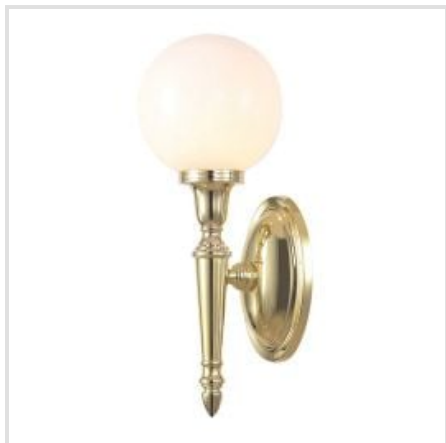

ELSTEAD LIGHTING | DRYDEN

These classically designed products are manufactured to the highest standards and will give many years of service due to the quality solid brass materials used. Featuring a variety of styles and glass designs, these fittings are available in a mix of Polished Chrome, Polished Nickel, and Polished Brass finishes. All of the fittings are IP44 rated, and come supplied with LED G9 lamps.

BRAND

Elstead Lighting

GUARANTEE

General 2 Year
Guarantee

BATH-DRYDEN1-PB

Dryden 1 Light Wall Light - Polished Brass

BATH-DRYDEN2-PB

Dryden 1 Light Wall Light - Polished Brass LED G9

BATH-DRYDEN1-PC

Dryden 1 Light Wall Light - Polished Chrome

BATH-DRYDEN2-PC

Dryden 1 Light Wall Light - Polished Chrome LED G9

BATH-DRYDEN1-PN

Dryden 1 Light Wall Light - Polished Nickel

BATH-DRYDEN2-PN

Dryden 1 Light Wall Light - Polished Nickel LED G9

BATH-DRYDEN4-PB

Dryden 1 Light Wall Light Bathroom -
Polished Brass

BATH-DRYDEN5-PC

Dryden 1 Light Wall Light Bathroom -
Polished Chrome