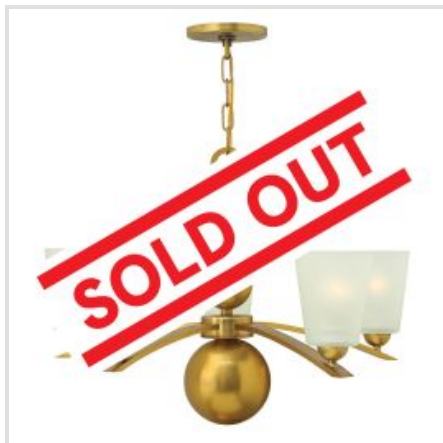

# HINKLEY | ZELDA

Zelda's striking mid-century silhouette features metal spheres finished in Polished Nickel, which increase in size as they descend from the top loop, creating an elegant seamless centre column. The sleek rectangular bowed arms support tapered etched glass shades perched on a hemisphere cup adding vintage appeal.

**BRAND**

Hinkley

**GUARANTEE**

General 2 Year  
Guarantee

**HK-ZELDA-P-A-VS**

Zelda 1 Light Mini Pendant - Vintage Brass

**HK-ZELDA1-PN**

Zelda 1 Light Wall Light - Polished Nickel

**HK-ZELDA1-VS**

Zelda 1 Light Wall Light - Vintage Brass

**HK-ZELDA-P-B-PN**

Zelda 3 Light Pendant - Polished Nickel

**HK-ZELDA-P-B-VS**

Zelda 3 Light Pendant - Vintage Brass

**HK-ZELDA-SF-PN**

Zelda 3 Light Semi-Flush - Polished Nickel

**HK-ZELDA5-PN**

Zelda 5 Light Chandelier - Polished Nickel

**HK-ZELDA5-VS**

Zelda 5 Light Chandelier - Vintage Brass

**HK-ZELDA8-PN**

Zelda 8 Light Chandelier - Polished Nickel

**HK-ZELDA8-VS**

Zelda 8 Light Chandelier - Vintage Brass