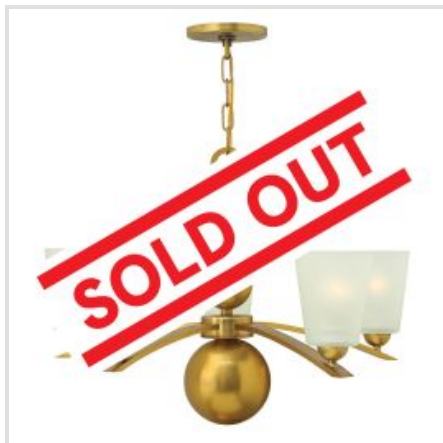

HINKLEY | ZELDA

Zelda's striking mid-century silhouette features metal spheres finished in Polished Nickel, which increase in size as they descend from the top loop, creating an elegant seamless centre column. The sleek rectangular bowed arms support tapered etched glass shades perched on a hemisphere cup adding vintage appeal.

BRAND

Hinkley

GUARANTEE

General 2 Year
Guarantee

HK-ZELDA-P-A-PN

Zelda 1 Light Mini Pendant - Polished Nickel

HK-ZELDA-P-A-VS

Zelda 1 Light Mini Pendant - Vintage Brass

HK-ZELDA1-PN

Zelda 1 Light Wall Light - Polished Nickel

HK-ZELDA1-VS

Zelda 1 Light Wall Light - Vintage Brass

HK-ZELDA-P-B-VS

Zelda 3 Light Pendant - Vintage Brass

HK-ZELDA-SF-PN

Zelda 3 Light Semi-Flush - Polished Nickel

HK-ZELDA5-PN

Zelda 5 Light Chandelier - Polished Nickel

HK-ZELDA5-VS

Zelda 5 Light Chandelier - Vintage Brass

HK-ZELDA8-PN

Zelda 8 Light Chandelier - Polished Nickel

HK-ZELDA8-VS

Zelda 8 Light Chandelier - Vintage Brass