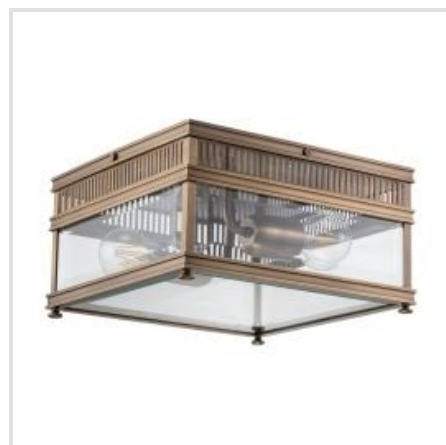

ELSTEAD LIGHTING | HOLBORN

The 2 Lt Holborn is a English inspired design from the Georgian era, constructed in Solid Brass with a Brushed Brass finish and clear glass. IP44 rated and offered with a Limited Lifetime Warranty.

BRAND

Elstead Lighting

GUARANTEE

Limited Lifetime
Warranty

HL7-S-DB

Holborn 1 Light Half Lantern Small -
Dark Bronze

HL7-S-PC

Holborn 1 Light Half Lantern Small -
Polished Chrome

HL7-S-BB

Holborn 1 Light Small Half Lantern -
Brushed Brass

HL7-S-VDG

Holborn 1 Light Small Half Lantern -
Verdigris

HOLBORN-F-BB

Holborn 2 Light Flush - Brushed Brass

HOLBORN-F-DB

Holborn 2 Light Flush - Dark Bronze

HOLBORN-F-PC

Holborn 2 Light Flush - Polished Chrome

HOLBORN-F-VDG

Holborn 2 Light Flush - Verdigris

HL7-M-DB

Holborn 2 Light Half Lantern Medium -
Dark Bronze

HL7-M-PC

Holborn 2 Light Half Lantern Medium -
Polished Chrome