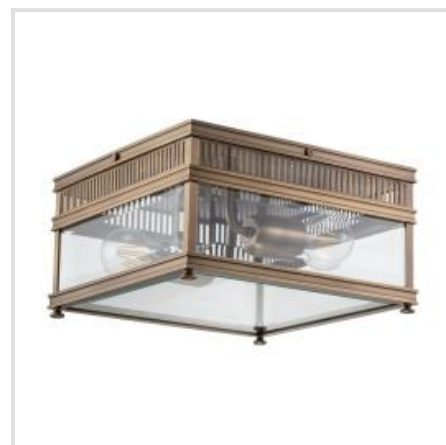

ELSTEAD LIGHTING | HOLBORN

The 2 Lt Holborn is a English inspired design from the Georgian era, constructed in Solid Brass with a Dark Bronze finish and clear glass. IP44 rated and offered with a Limited Lifetime Warranty.

BRAND

Elstead Lighting

GUARANTEE

Limited Lifetime
Warranty

HL7-S-DB

Holborn 1 Light Half Lantern Small -
Dark Bronze

HL7-S-PC

Holborn 1 Light Half Lantern Small -
Polished Chrome

HL7-S-BB

Holborn 1 Light Small Half Lantern -
Brushed Brass

HL7-S-VDG

Holborn 1 Light Small Half Lantern -
Verdigris

HOLBORN-F-BB

Holborn 2 Light Flush - Brushed Brass

HOLBORN-F-DB

Holborn 2 Light Flush - Dark Bronze

HOLBORN-F-PC

Holborn 2 Light Flush - Polished Chrome

HOLBORN-F-VDG

Holborn 2 Light Flush - Verdigris

HL7-M-PC

Holborn 2 Light Half Lantern Medium - Polished Chrome

HL7-M-BB

Holborn 2 Light Medium Half Lantern - Brushed Brass