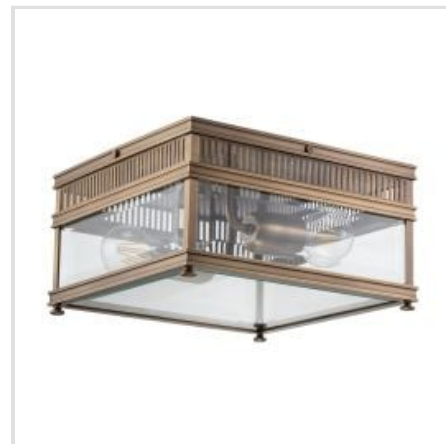

ELSTEAD LIGHTING | HOLBORN

The 2 Lt Holborn is a English inspired design from the Georgian era, constructed in Solid Brass with a Polished Chrome finish and clear glass. IP44 rated and offered with a Limited Lifetime Warranty. Polished Chrome finish is not lacquered. Backplate - 304 grade stainless steel.

HL7-S-BB

Holborn 1 Light Small Half Lantern -
Brushed Brass

HL7-S-VDG

Holborn 1 Light Small Half Lantern -
Verdigris

HOLBORN-F-BB

Holborn 2 Light Flush - Brushed Brass

HOLBORN-F-DB

Holborn 2 Light Flush - Dark Bronze

HOLBORN-F-PC

Holborn 2 Light Flush - Polished Chrome

HOLBORN-F-VDG

Holborn 2 Light Flush - Verdigris

HL7-M-DB

Holborn 2 Light Half Lantern Medium - Dark Bronze

HL7-M-BB

Holborn 2 Light Medium Half Lantern - Brushed Brass