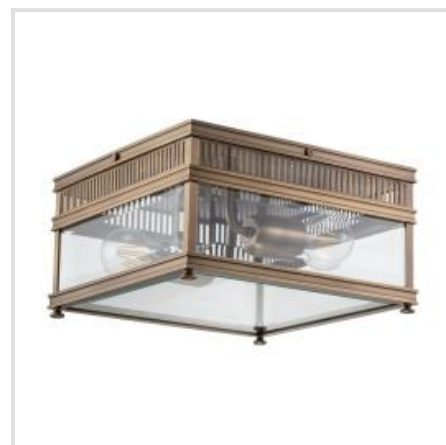

# ELSTEAD LIGHTING | HOLBORN

The 2 Lt Holborn is a English inspired design from the Georgian era, constructed in Solid Brass with a Verdigris finish and clear glass. IP44 rated and offered with a Limited Lifetime Warranty.

**BRAND**

Elstead Lighting

**GUARANTEE**

Limited Lifetime  
Warranty

**HL7-S-DB**

Holborn 1 Light Half Lantern Small -  
Dark Bronze

**HL7-S-PC**

Holborn 1 Light Half Lantern Small -  
Polished Chrome

**HL7-S-BB**

Holborn 1 Light Small Half Lantern -  
Brushed Brass

**HL7-S-VDG**

Holborn 1 Light Small Half Lantern -  
Verdigris

**HOLBORN-F-BB**

Holborn 2 Light Flush - Brushed Brass

**HOLBORN-F-DB**

Holborn 2 Light Flush - Dark Bronze

**HOLBORN-F-PC**

Holborn 2 Light Flush - Polished Chrome

**HOLBORN-F-VDG**

Holborn 2 Light Flush - Verdigris

**HL7-M-DB**

Holborn 2 Light Half Lantern Medium -  
Dark Bronze

**HL7-M-PC**

Holborn 2 Light Half Lantern Medium -  
Polished Chrome