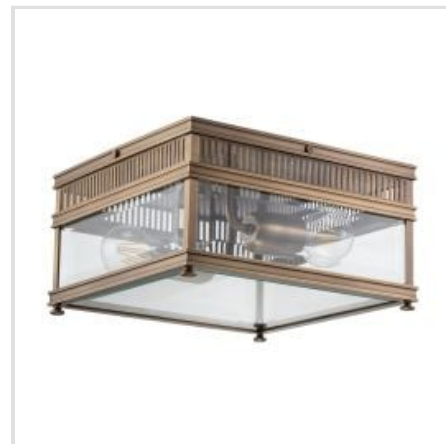

ELSTEAD LIGHTING | HOLBORN

Holborn is a classic ceiling flush that is IP44 rated for outdoor use. Made with solid brass and finished in Polished Chrome, this fitting has beautiful clear bevelled glass to enclose the 2 lamps inside. A perfect option for a porch or terrace. Polished Chrome finish is not lacquered.

HL7-S-BB

Holborn 1 Light Small Half Lantern -
Brushed Brass

HL7-S-VDG

Holborn 1 Light Small Half Lantern -
Verdigris

HOLBORN-F-BB

Holborn 2 Light Flush - Brushed Brass

HOLBORN-F-DB

Holborn 2 Light Flush - Dark Bronze

HOLBORN-F-VDG

Holborn 2 Light Flush - Verdigris

HL7-M-DB

Holborn 2 Light Half Lantern Medium -
Dark Bronze

HL7-M-PC

Holborn 2 Light Half Lantern Medium -
Polished Chrome

HL7-M-BB

Holborn 2 Light Medium Half Lantern -
Brushed Brass