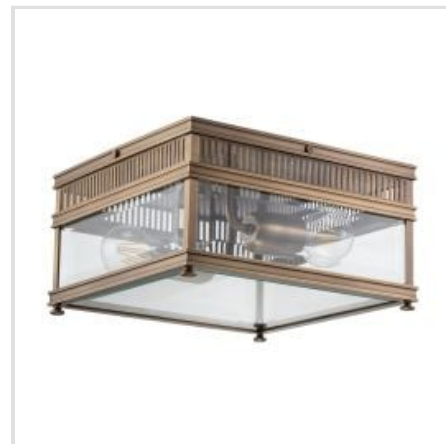

ELSTEAD LIGHTING | HOLBORN

Holborn is a classic ceiling flush that is IP44 rated for outdoor use. Made with solid brass and dipped to provide a Verdigris finish, this fitting has beautiful clear bevelled glass to enclose the 2 lamps inside. A perfect option for a porch or terrace.

HL7-S-BB

Holborn 1 Light Small Half Lantern -
Brushed Brass

HL7-S-VDG

Holborn 1 Light Small Half Lantern -
Verdigris

HOLBORN-F-BB

Holborn 2 Light Flush - Brushed Brass

HOLBORN-F-DB

Holborn 2 Light Flush - Dark Bronze