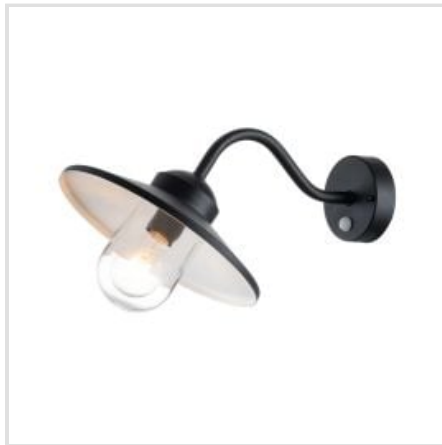

ELSTEAD LIGHTING | KLAMPENBORG

Klampenborg is a classic Scandinavian chain lantern. The core metal is 304 grade stainless steel and is then painted with powder coating for durability. Available in Black finish, IP44 rated and offered with a 15 year guarantee.

KLAMPENBORG8

Klampenborg 1 Light Chain Lantern -
Silver

KLAMPENBORG-PED-BK

Klampenborg 1 Light Pedestal - Black

KLAMPENBORG-PED-SIL

Klampenborg 1 Light Pedestal - Silver

KLAMPENBORG-PED-PIR-BK

Klampenborg 1 Light Pedestal with PIR -
Black

KLAMPENBORG-PED-PIR-SIL

Klampenborg 1 Light Pedestal with PIR - Silver

KLAMPENBORG-BK

Klampenborg 1 Light Wall Lantern - Black

KLAMPENBORG

Klampenborg 1 Light Wall Lantern - Silver

KLAMPENBORG-WHT

Klampenborg 1 Light Wall Lantern - White

KLAMPENBORG-PIR-BK

Klampenborg 1 Light Wall Lantern with PIR - Black

KLAMPENBORG-PIR-SIL

Klampenborg 1 Light Wall Lantern with PIR - Silver

Elstead Lighting

Elstead Lighting
Elstead House
Mill Lane
Alton, GU34 2QJ,
United Kingdom