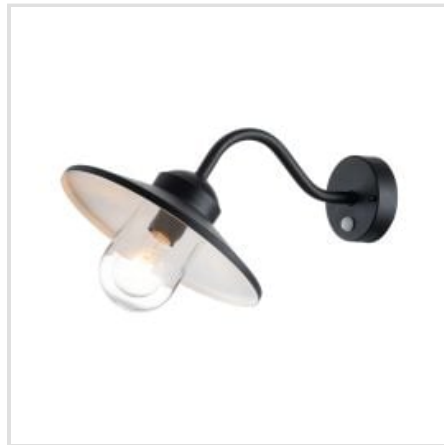

ELSTEAD LIGHTING | KLAMPENBORG

Klampenborg is a classic Scandinavian bollard lantern. The core metal is 304 grade stainless steel and is then painted with powder coating for durability. Available in silver finish, IP44 rated and offered with a 15 year guarantee.

KLAMPENBORG8

Klampenborg 1 Light Chain Lantern - Silver

KLAMPENBORG-PED-BK

Klampenborg 1 Light Pedestal - Black

KLAMPENBORG-PED-SIL

Klampenborg 1 Light Pedestal - Silver

KLAMPENBORG-PED-PIR-BK

Klampenborg 1 Light Pedestal with PIR - Black

KLAMPENBORG-PED-PIR-SIL

Klampenborg 1 Light Pedestal with PIR - Silver

KLAMPENBORG-BK

Klampenborg 1 Light Wall Lantern - Black

KLAMPENBORG

Klampenborg 1 Light Wall Lantern - Silver

KLAMPENBORG-WHT

Klampenborg 1 Light Wall Lantern - White

KLAMPENBORG-PIR-BK

Klampenborg 1 Light Wall Lantern with PIR - Black

KLAMPENBORG-PIR-SIL

Klampenborg 1 Light Wall Lantern with PIR - Silver

Elstead Lighting

Elstead Lighting
Elstead House
Mill Lane
Alton, GU34 2QJ,
United Kingdom