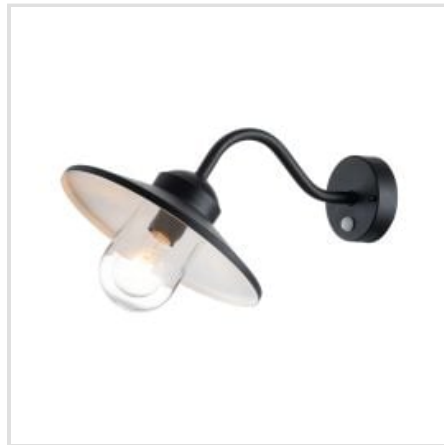

KLAMPENBORG-PIR-BK

Klampenborg 1 Light Wall Lantern with PIR - Black