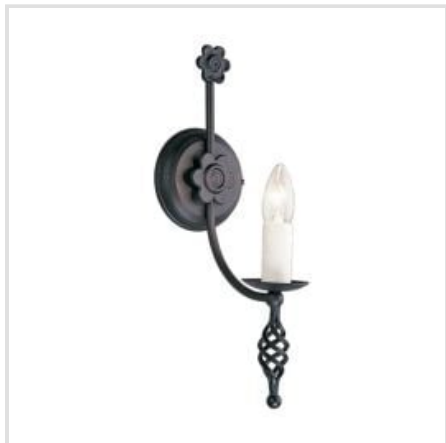

ELSTEAD LIGHTING | BELFRY

Designed and manufactured by Elstead, this handmade portable table lamp is completed with an ivory pleated shade. Made in England. LS3019

BRAND

Elstead Lighting

GUARANTEE

General 2 Year Guarantee

BY1-BLACK

Belfry 1 Light Wall Light - Black

BY2-BLACK

Belfry 2 Light Wall Light - Black

BY3-BLACK

Belfry 3 Light Chandelier - Black

BY5-BLACK

Belfry 5 Light Chandelier - Black