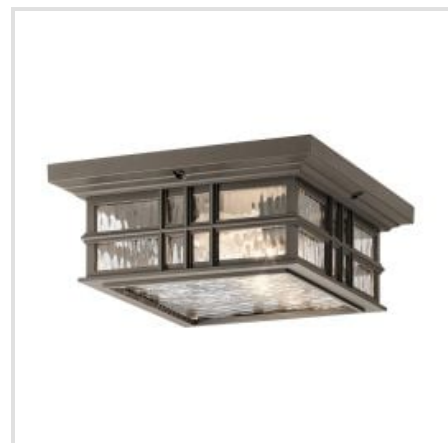

KICHLER | BEACON SQUARE

Inspired by classic craftsman architecture, the Beacon Square outdoor collection features clean lines, creating a transitional and versatile style. Crafted from a composite material, each fixture is designed to withstand harsh outdoor elements, like saltwater spray and UV rays, with a beautiful and long-lasting Olde Bronze finish. The clear, hammered glass simulates the look of water, enhancing the overall style, while still letting the light shine through. IP44 rated.

BRAND

Kichler

GUARANTEE

Coastal Collection 5
Year Anti Corrosion
Guarantee

KL-BEACON-SQUARE8-OZ

Beacon Square 1 Light Chain Lantern -
Olde Bronze

KL-BEACON-SQUARE8-WHT

Beacon Square 1 Light Chain Lantern -
White

KL-BEACON-SQUARE-M-WHT

Beacon Square 1 Light Medium Wall
Lantern - White

KL-BEACON-SQUARE-S-OZ

Beacon Square 1 Light Small Wall
Lantern - Olde Bronze

KL-BEACON-SQUARE-S-WHT

Beacon Square 1 Light Small Wall
Lantern - White

KL-BEACON-SQUARE-F-OZ

Beacon Square 2 Light Flush - Olde
Bronze

KL-BEACON-SQUARE-F-WHT

Beacon Square 2 Light Flush - White

Elstead Lighting

Elstead Lighting
Elstead House
Mill Lane
Alton, GU34 2QJ,
United Kingdom