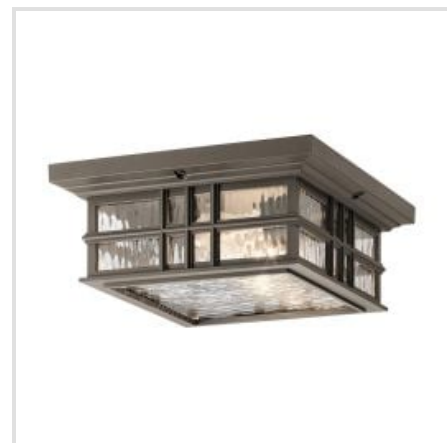

KICHLER | BEACON SQUARE

Inspired by classic craftsman architecture, the Beacon Square outdoor collection features clean lines, creating a transitional and versatile style. Crafted from a composite material, each fixture is designed to withstand harsh outdoor elements, like saltwater spray and UV rays, with a beautiful and long-lasting White finish. The clear, hammered glass simulates the look of water, enhancing the overall style, while still letting the light shine through. IP44 rated.

BRAND

Kichler

GUARANTEE

Coastal Collection 5
Year Anti Corrosion
Guarantee

KL-BEACON-SQUARE8-OZ

Beacon Square 1 Light Chain Lantern -
Olde Bronze

KL-BEACON-SQUARE8-WHT

Beacon Square 1 Light Chain Lantern -
White

KL-BEACON-SQUARE-M-OZ

Beacon Square 1 Light Medium Wall
Lantern - Olde Bronze

KL-BEACON-SQUARE-S-OZ

Beacon Square 1 Light Small Wall
Lantern - Olde Bronze

KL-BEACON-SQUARE-S-WHT

Beacon Square 1 Light Small Wall
Lantern - White

KL-BEACON-SQUARE-F-OZ

Beacon Square 2 Light Flush - Olde
Bronze

KL-BEACON-SQUARE-F-WHT

Beacon Square 2 Light Flush - White

Elstead Lighting

Elstead Lighting
Elstead House
Mill Lane
Alton, GU34 2QJ,
United Kingdom