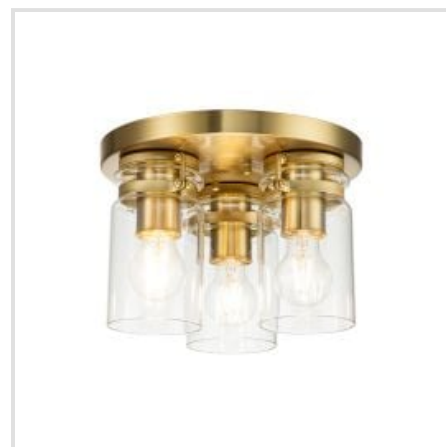

KICHLER | BRINLEY

The vintage style of the Brinley collection gives a beautifully modern treatment to the familiarity and comfort of canning jars. Used in groups or stand-alone, the Brinley collection is a new touch of home, finished in Brushed Nickel.

BRAND

Kichler

GUARANTEE

General 2 Year
Guarantee

KL-BRINLEY-MP-BB

Brinley 1 Light Mini Pendant - Brushed Brass

KL-BRINLEY-MP-NI

Brinley 1 Light Mini Pendant - Brushed Nickel

KL-BRINLEY-MP-OZ

Brinley 1 Light Mini Pendant - Olde Bronze

KL-BRINLEY1-BB

Brinley 1 Light Wall Light - Brushed Brass

KL-BRINLEY1-OZ

Brinley 1 Light Wall Light - Olde Bronze

KL-BRINLEY-F-BB

Brinley 3 Light Flush - Brushed Brass

KL-BRINLEY-F-NI

Brinley 3 Light Flush - Brushed Nickel

KL-BRINLEY-F-OZ

Brinley 3 Light Flush - Olde Bronze

KL-BRINLEY3-BB

Brinley 3 Light Pendant - Brushed Brass

KL-BRINLEY3-NI

Brinley 3 Light Pendant - Brushed Nickel