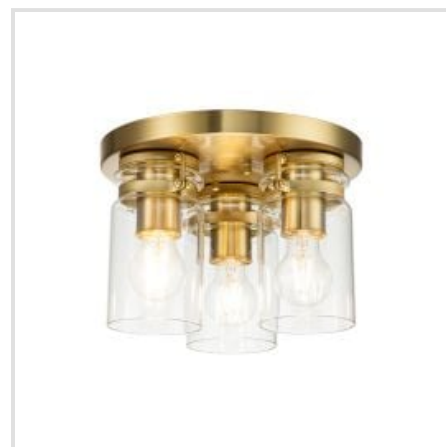

# KICHLER | BRINLEY

The vintage style of the Brinley collection gives a beautifully modern treatment to the familiarity and comfort of canning jars. Used in groups or stand-alone, the Brinley collection is a new touch of home, finished in Olde Bronze.

**BRAND**

Kichler

**GUARANTEE**

General 2 Year  
Guarantee

**KL-BRINLEY-MP-BB**

Brinley 1 Light Mini Pendant - Brushed Brass

**KL-BRINLEY-MP-NI**

Brinley 1 Light Mini Pendant - Brushed Nickel

**KL-BRINLEY-MP-OZ**

Brinley 1 Light Mini Pendant - Olde Bronze

**KL-BRINLEY1-BB**

Brinley 1 Light Wall Light - Brushed Brass

**KL-BRINLEY1-NI**

Brinley 1 Light Wall Light - Brushed Nickel

**KL-BRINLEY-F-BB**

**KL-BRINLEY3-NI**

Brinley 3 Light Pendant - Brushed Nickel

**KL-BRINLEY3-OZ**

Brinley 3 Light Pendant - Olde Bronze

**KL-BRINLEY6-BB**

Brinley 6 Light Pendant - Brushed Brass

**Elstead Lighting**

Elstead Lighting  
Elstead House  
Mill Lane  
Alton, GU34 2QJ,  
United Kingdom