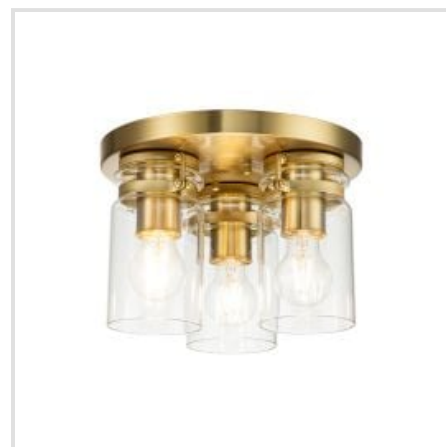

KICHLER | BRINLEY

The vintage style of the Brinley collection gives a beautifully modern treatment to the familiarity and comfort of canning jars. Used in groups or stand-alone, the Brinley collection is a new touch of home, finished in Olde Bronze.

BRAND

Kichler

GUARANTEE

General 2 Year
Guarantee

KL-BRINLEY-MP-BB

Brinley 1 Light Mini Pendant - Brushed Brass

KL-BRINLEY-MP-NI

Brinley 1 Light Mini Pendant - Brushed Nickel

KL-BRINLEY1-BB

Brinley 1 Light Wall Light - Brushed Brass

KL-BRINLEY1-NI

Brinley 1 Light Wall Light - Brushed Nickel

KL-BRINLEY1-OZ

Brinley 1 Light Wall Light - Olde Bronze

KL-BRINLEY-F-BB

Brinley 3 Light Flush - Brushed Brass

KL-BRINLEY-F-NI

Brinley 3 Light Flush - Brushed Nickel

KL-BRINLEY-F-OZ

Brinley 3 Light Flush - Olde Bronze

KL-BRINLEY3-BB

Brinley 3 Light Pendant - Brushed Brass

KL-BRINLEY3-NI

Brinley 3 Light Pendant - Brushed Nickel