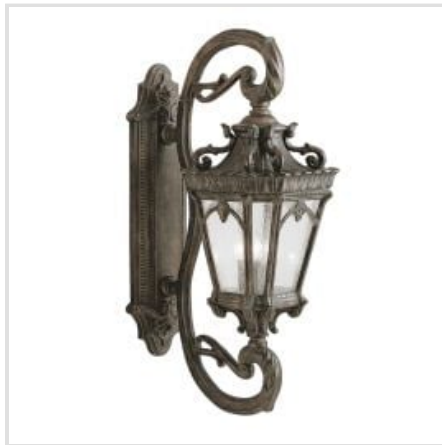

KL-TOURNAI1G-L

Tournai 4 Light Grand Wall Lantern -
Londonderry

Elstead Lighting

Elstead Lighting
Elstead House
Mill Lane
Alton, GU34 2QJ,
United Kingdom

Phone

+48 124441091

Email

enquiries@elsteadlighting.com