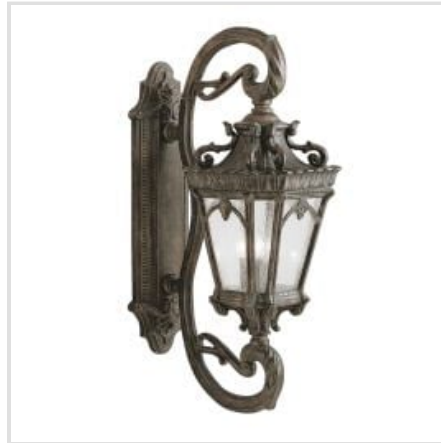

KL-TOURNAI1G-L

Tournai 4 Light Grand Wall Lantern - Londonderry

Elstead Lighting

Elstead Lighting
Elstead House
Mill Lane
Alton, GU34 2QJ,
United Kingdom

Phone

+48 124441091

Email

enquiries@elsteadlighting.com