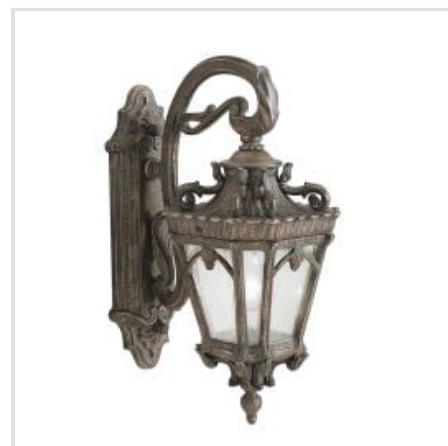

KICHLER | TOURNAI

With its heavy textures, dark tones, and fine attention to detail, the Tournai collection stands out from other outdoor lighting fixtures. Each lantern is hand-made from cast aluminium, offering quality construction that is sure to withstand even the harshest of weather conditions. Our exclusive Londonderry finish and clear seedy glass panels give the light its unique aged look. IP44 rated.

BRAND

Kichler

GUARANTEE

3 Year Anti Corrosion Guarantee

KL-TOURNAI8-M

Tournai 1 Light Medium Chain Lantern - Londonderry

KL-TOURNAI4-M

Tournai 1 Light Medium Pillar - Londonderry

KL-TOURNAI2-M

Tournai 1 Light Medium Wall Lantern - Londonderry

KL-TOURNAI2-S

Tournai 1 Light Small Wall Lantern - Londonderry

KL-TOURNAI3-L

Tournai 2 Light Large Pedestal - Londonderry

KL-TOURNAI8-XL

Tournai 3 Light Extra Large Chain Lantern - Londonderry