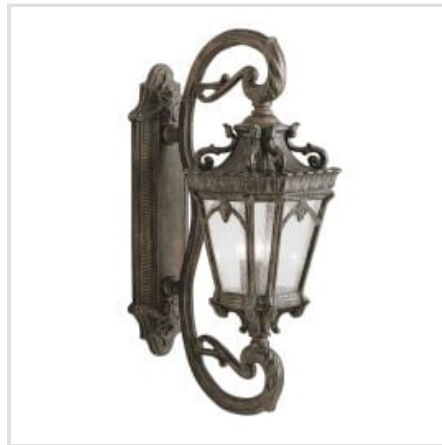

# KICHLER | TOURNAI

With its heavy textures, dark tones, and fine attention to detail, the Tournai collection stands out from other outdoor lighting fixtures. Each lantern is hand-made from cast aluminium, offering quality construction that is sure to withstand even the harshest of weather conditions. Our exclusive Londonderry finish and clear seedy glass panels give the light its unique aged look. IP44 rated.

**KL-TOURNAI2-S**

Tournai 1 Light Small Wall Lantern - Londonderry

**KL-TOURNAI3-L**

Tournai 2 Light Large Pedestal - Londonderry

**KL-TOURNAI2-L**

Tournai 2 Light Large Wall Lantern - Londonderry

**KL-TOURNAI8-XL**

Tournai 3 Light Extra Large Chain Lantern - Londonderry

**KL-TOURNAI-5XL**

Tournai 3 Light Extra Large Lamp post - Londonderry

**KL-TOURNAI2-XL**

Tournai 3 Light Extra Large Wall Lantern - Londonderry

**KL-TOURNAI8G-XL**

Tournai 4 Light Grand Extra Large Chain Lantern - Londonderry

**KL-TOURNAI1G-XL**

Tournai 4 Light Grand Extra Large Wall Lantern - Londonderry

**KL-TOURNAI1G-L**

Tournai 4 Light Grand Wall Lantern - Londonderry