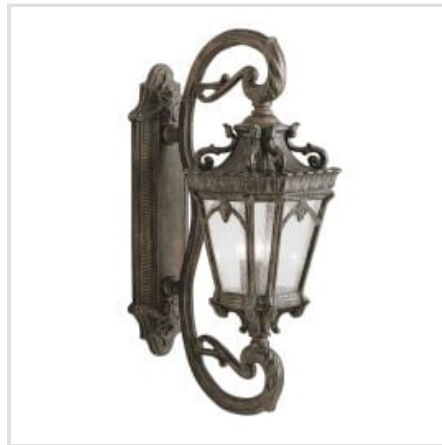

# KICHLER | TOURNAI

With its heavy textures, dark tones, and fine attention to detail, the Tournai collection stands out from other outdoor lighting fixtures. Each lantern is hand-made from cast aluminium, offering quality construction that is sure to withstand even the harshest of weather conditions. Our exclusive Londonderry finish and clear seedy glass panels give the light its unique aged look. IP44 rated.

**KL-TOURNAI2-M**

Tournai 1 Light Medium Wall Lantern - Londonderry

**KL-TOURNAI2-S**

Tournai 1 Light Small Wall Lantern - Londonderry

**KL-TOURNAI3-L**

Tournai 2 Light Large Pedestal - Londonderry

**KL-TOURNAI2-L**

Tournai 2 Light Large Wall Lantern - Londonderry

**KL-TOURNAI8-XL**

Tournai 3 Light Extra Large Chain Lantern - Londonderry

**KL-TOURNAI2-XL**

Tournai 3 Light Extra Large Wall Lantern - Londonderry

**KL-TOURNAI8G-XL**

Tournai 4 Light Grand Extra Large Chain Lantern - Londonderry

**KL-TOURNAI1G-XL**

Tournai 4 Light Grand Extra Large Wall Lantern - Londonderry

**KL-TOURNAI1G-L**

Tournai 4 Light Grand Wall Lantern - Londonderry