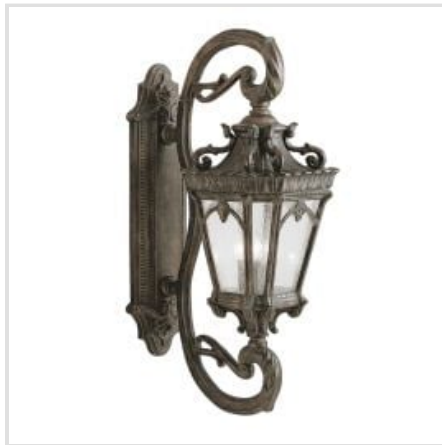

KICHLER | TOURNAI

With its heavy textures, dark tones, and fine attention to detail, the Tournai collection stands out from other outdoor lighting fixtures. Each lantern is hand-made from cast aluminium, offering quality construction that is sure to withstand even the harshest of weather conditions. Our exclusive Londonderry finish and clear seedy glass panels give the light its unique aged look. IP44 rated. Please check dimensions this is a very large chain lantern.

KL-TOURNAI2-M

Tournai 1 Light Medium Wall Lantern - Londonderry

KL-TOURNAI2-S

Tournai 1 Light Small Wall Lantern - Londonderry

KL-TOURNAI3-L

Tournai 2 Light Large Pedestal - Londonderry

KL-TOURNAI2-L

Tournai 2 Light Large Wall Lantern - Londonderry

KL-TOURNAI8-XL

Tournai 3 Light Extra Large Chain Lantern - Londonderry

KL-TOURNAI5-XL

Tournai 3 Light Extra Large Lamp post - Londonderry

KL-TOURNAI2-XL

Tournai 3 Light Extra Large Wall Lantern - Londonderry

KL-TOURNAI1G-XL

Tournai 4 Light Grand Extra Large Wall Lantern - Londonderry

KL-TOURNAI1G-L

Tournai 4 Light Grand Wall Lantern - Londonderry

Elstead Lighting

Elstead Lighting
Elstead House
Mill Lane
Alton, GU34 2QJ,
United Kingdom