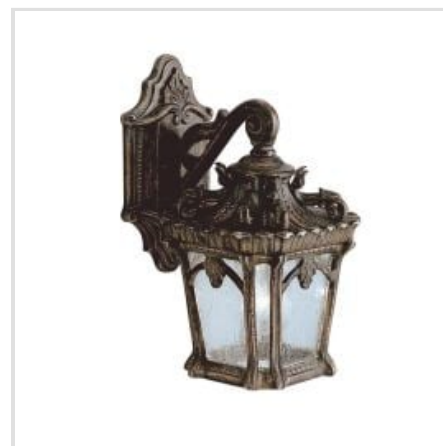

# KICHLER | TOURNAI

With its heavy textures, dark tones, and fine attention to detail, the Tournai collection stands out from other outdoor lighting fixtures. Each lantern is hand-made from cast aluminium, offering quality construction that is sure to withstand even the harshest of weather conditions. Our exclusive Londonderry finish and clear seedy glass panels give the light its unique aged look. IP44 rated.

**BRAND**

Kichler

**GUARANTEE**

3 Year Anti Corrosion Guarantee

**KL-TOURNAI4-M**

Tournai 1 Light Medium Pillar - Londonderry

**KL-TOURNAI2-M**

Tournai 1 Light Medium Wall Lantern - Londonderry

**KL-TOURNAI2-S**

Tournai 1 Light Small Wall Lantern - Londonderry

**KL-TOURNAI3-L**

Tournai 2 Light Large Pedestal - Londonderry

**KL-TOURNAI2-L**

Tournai 2 Light Large Wall Lantern - Londonderry

**KL-TOURNAI8-XL**