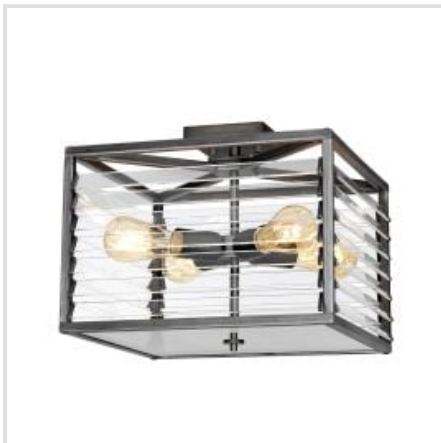

ELSTEAD LIGHTING | LOUVRE

The Louvre range's attention grabbing form materialises from the juxtaposition between the subtleness of its soft silver/brushed black finish and hard angular slats of clear glass. Filament style lamp bulbs finish the appearance, completing the gentle industrial aesthetic.

BRAND

Elstead Lighting

GUARANTEE

General 2 Year
Guarantee

LOUVRE2

Louvre 2 Light Pendant - Painted
Gunmetal

LOUVRE-4F

Louvre 4 Light Flush - Painted Gunmetal

LOUVRE-4P

Louvre 4 Light Pendant - Painted
Gunmetal

LOUVRE-6P

Louvre 6 Light Pendant - Painted
Gunmetal

Elstead Lighting

Elstead Lighting
Elstead House
Mill Lane
Alton, GU34 2QJ,
United Kingdom

Phone

+48 124441091