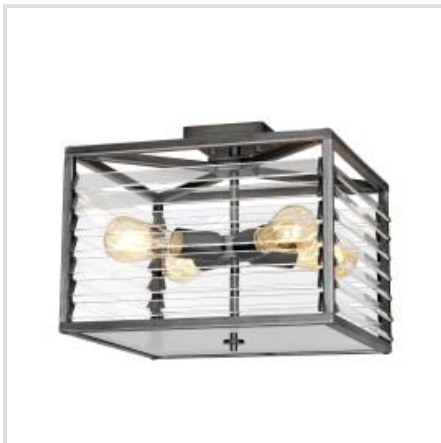

ELSTEAD LIGHTING | LOUVRE

The Louvre range's attention grabbing form materialises from the juxtaposition between the subtleness of its soft silver/brushed black finish and hard angular slats of clear glass. Filament style lamp bulbs finish the appearance, completing the gentle industrial aesthetic.

BRAND

Elstead Lighting

GUARANTEE

General 2 Year
Guarantee

LOUVRE-1P

Louvre 1 Light Pendant - Painted
Gunmetal

LOUVRE-4F

Louvre 4 Light Flush - Painted Gunmetal

LOUVRE-4P

Louvre 4 Light Pendant - Painted
Gunmetal

LOUVRE-6P

Louvre 6 Light Pendant - Painted
Gunmetal

Elstead Lighting

Elstead Lighting
Elstead House
Mill Lane
Alton, GU34 2QJ,
United Kingdom

Phone

+48 124441091