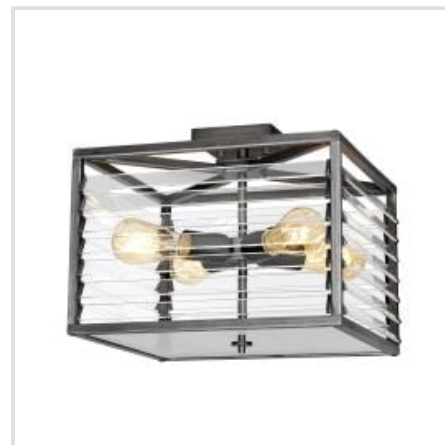

ELSTEAD LIGHTING | LOUVRE

The Louvre range's attention grabbing form materialises from the juxtaposition between the subtleness of its soft silver/brushed black finish and hard angular slats of clear glass. Filament style lamp bulbs finish the appearance, completing the gentle industrial aesthetic.

BRAND

Elstead Lighting

GUARANTEE

General 2 Year
Guarantee

LOUVRE-1P

Louvre 1 Light Pendant - Painted
Gunmetal

LOUVRE2

Louvre 2 Light Pendant - Painted
Gunmetal

LOUVRE-4F

Louvre 4 Light Flush - Painted Gunmetal

LOUVRE-6P

Louvre 6 Light Pendant - Painted
Gunmetal

Elstead Lighting

Elstead Lighting
Elstead House
Mill Lane
Alton, GU34 2QJ,
United Kingdom

Phone

+48 124441091