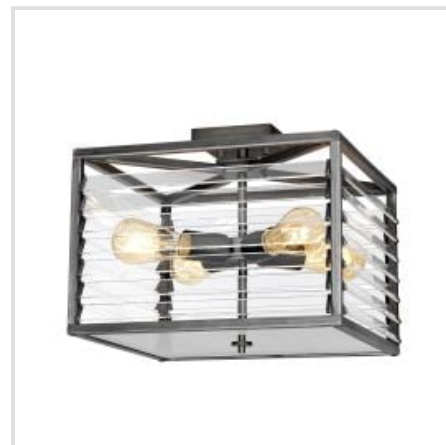

# ELSTEAD LIGHTING | LOUVRE

The Louvre range's attention grabbing form materialises from the juxtaposition between the subtleness of its soft silver/brushed black finish and hard angular slats of clear glass. Filament style lamp bulbs finish the appearance, completing the gentle industrial aesthetic.

**BRAND**

Elstead Lighting

**GUARANTEE**

General 2 Year  
Guarantee

**LOUVRE-1P**

Louvre 1 Light Pendant - Painted  
Gunmetal

**LOUVRE2**

Louvre 2 Light Pendant - Painted  
Gunmetal

**LOUVRE-4F**

Louvre 4 Light Flush - Painted Gunmetal

**LOUVRE-4P**

Louvre 4 Light Pendant - Painted  
Gunmetal

**Elstead Lighting**

Elstead Lighting  
Elstead House  
Mill Lane  
Alton, GU34 2QJ,  
United Kingdom