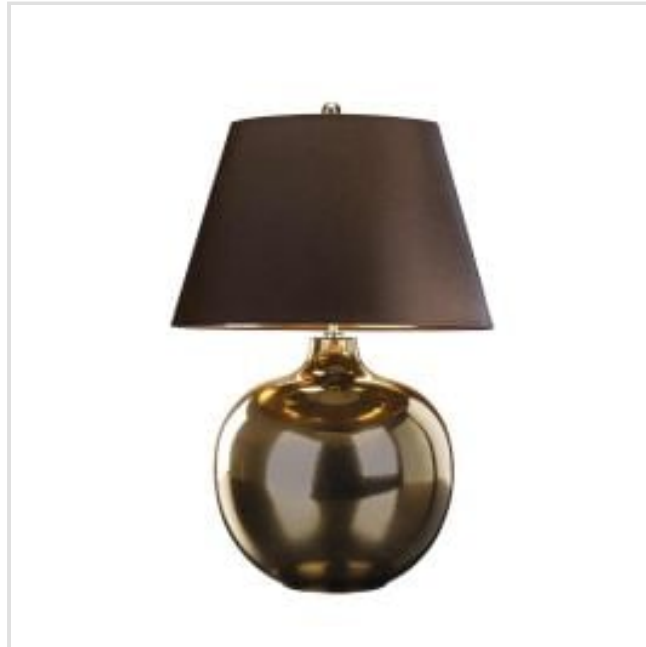

ELSTEAD LIGHTING | OTTOMAN

Ottoman is a ceramic table lamp with a lightly crackled Bronze Metallic glaze. This portable includes a Ivory faux silk hard-backed Empire shade with a White Laminate lining. Made in England. LS3003

BRAND

Elstead Lighting

GUARANTEE

General 2 Year
Guarantee

OTTOMAN-TL

Ottoman 1 Light Table Lamp - Bronze Metallic, Brown Shade

Elstead Lighting

Elstead Lighting
Elstead House
Mill Lane
Alton, GU34 2QJ,
United Kingdom