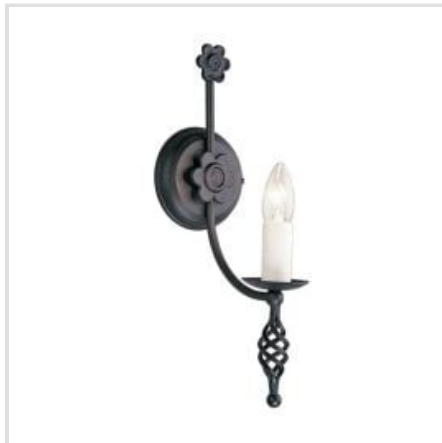

ELSTEAD LIGHTING | BELFRY

A truly medieval design, the Belfry collection of wall, ceiling and table fittings offer hand-crafted metalwork from Elstead Lighting. Chandeliers are easily converted from chain to Semi-Flush. Made in England.

BRAND

Elstead Lighting

GUARANTEE

General 2 Year
Guarantee

BELFRY-TL

Belfry 1 Light Table Lamp - Black with Ivory Shade

BY1-BLACK

Belfry 1 Light Wall Light - Black

BY2-BLACK

Belfry 2 Light Wall Light - Black

BY5-BLACK

Belfry 5 Light Chandelier - Black

Elstead Lighting

Elstead Lighting
Elstead House
Mill Lane
Alton, GU34 2QJ,
United Kingdom

Phone

+48 124441091