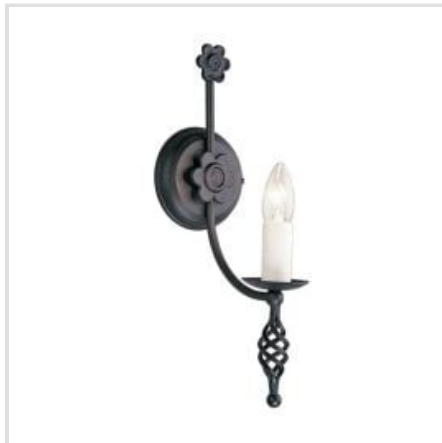

ELSTEAD LIGHTING | BELFRY

A truly medieval design, the Belfry collection of wall, ceiling and table fittings offer hand-crafted metalwork from Elstead Lighting. Chandeliers are easily converted from chain to Semi-Flush. Made in England.

BRAND

Elstead Lighting

GUARANTEE

General 2 Year
Guarantee

BELFRY-TL

Belfry 1 Light Table Lamp - Black with Ivory Shade

BY1-BLACK

Belfry 1 Light Wall Light - Black

BY2-BLACK

Belfry 2 Light Wall Light - Black

BY3-BLACK

Belfry 3 Light Chandelier - Black

Elstead Lighting

Elstead Lighting
Elstead House
Mill Lane
Alton, GU34 2QJ,
United Kingdom

Phone

+48 124441091