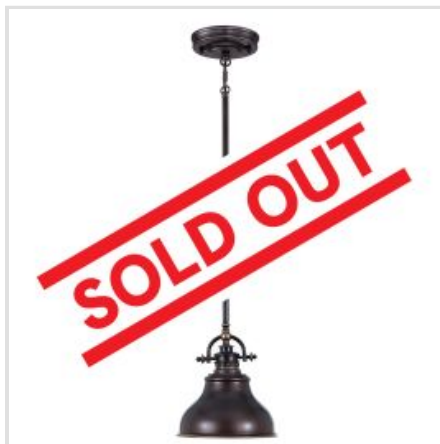

QUOIZEL | EMERY

Emery is a classic Americana metal pendant series which adds a nostalgic flair to any kitchen island or dinner table. The large 3 light island pendant is a statement piece and is available in an Imperial Silver finish. They include prismatic lens diffusers for a soft, even light.

BRAND

Quoizel

GUARANTEE

General 2 Year
Guarantee

QZ-EMERY-P-M-IS

Emery 1 Light Medium Pendant -
Imperial Silver

QZ-EMERY-P-M-PN

Emery 1 Light Medium Pendant -
Palladian Bronze

QZ-EMERY-P-M-WS

Emery 1 Light Medium Pendant -
Weathered Brass

QZ-EMERY-P-S-IS

Emery 1 Light Mini Pendant - Imperial
Silver

QZ-EMERY-P-S-PN

Emery 1 Light Mini Pendant - Palladian
Bronze

QZ-EMERY-P-S-WS

Emery 1 Light Mini Pendant - Weathered
Brass