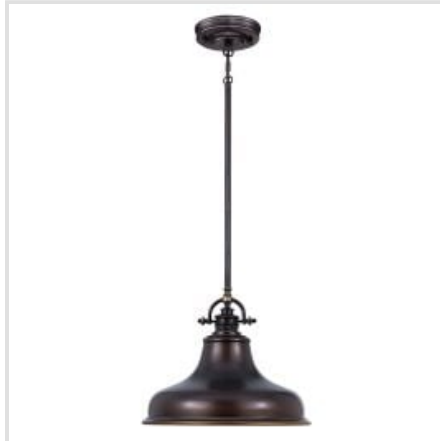

QUOIZEL | EMERY

Emery is a classic Americana metal pendant series which adds a nostalgic flair to any kitchen island or dinner table. The large 3 light island pendant is a statement piece and is available in an Imperial Silver finish. They include prismatic lens diffusers for a soft, even light.

BRAND

Quoizel

GUARANTEE

General 2 Year
Guarantee

QZ-EMERY-P-M-IS

Emery 1 Light Medium Pendant -
Imperial Silver

QZ-EMERY-P-M-PN

Emery 1 Light Medium Pendant -
Palladian Bronze

QZ-EMERY-P-M-WS

Emery 1 Light Medium Pendant -
Weathered Brass

QZ-EMERY-P-S-IS

Emery 1 Light Mini Pendant - Imperial
Silver

QZ-EMERY-P-S-PN

Emery 1 Light Mini Pendant - Palladian
Bronze

QZ-EMERY-P-S-WS

Emery 1 Light Mini Pendant - Weathered
Brass