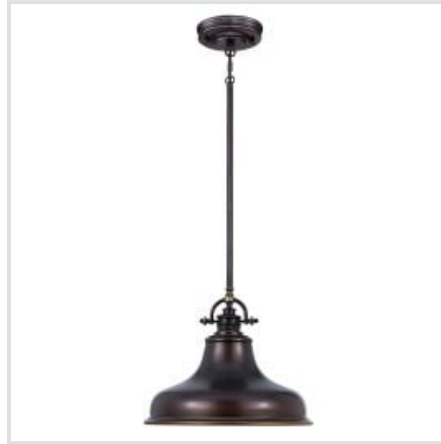

QUOIZEL | EMERY

Emery is a classic Americana metal pendant series which adds a nostalgic flair to any kitchen island or dinner table. The large 3 light island pendant is a statement piece and is available in a Palladian Bronze finish. They include prismatic lens diffusers for a soft, even light.

BRAND

Quoizel

GUARANTEE

General 2 Year
Guarantee

QZ-EMERY-P-M-IS

Emery 1 Light Medium Pendant -
Imperial Silver

QZ-EMERY-P-M-PN

Emery 1 Light Medium Pendant -
Palladian Bronze

QZ-EMERY-P-M-WS

Emery 1 Light Medium Pendant -
Weathered Brass

QZ-EMERY-P-S-IS

Emery 1 Light Mini Pendant - Imperial
Silver

QZ-EMERY-P-S-PN

Emery 1 Light Mini Pendant - Palladian
Bronze

QZ-EMERY-P-S-WS

Emery 1 Light Mini Pendant - Weathered
Brass

QZ-EMERY3P-WS

Emery 3 Light Island Chandelier -
Weathered Brass

QZ-EMERY3P-IS

Emery 3 Light Island Light - Imperial
Silver

Elstead Lighting

Elstead Lighting
Elstead House
Mill Lane
Alton, GU34 2QJ,
United Kingdom