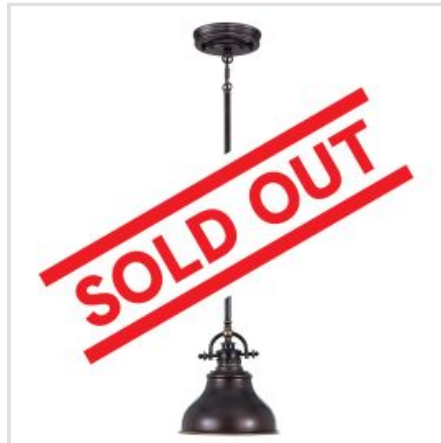

QUOIZEL | EMERY

Emery is a classic Americana metal pendant series which adds a nostalgic flair to any kitchen island or dinner table. The large 3 light island pendant is a statement piece and is available in a Palladian Bronze finish. They include prismatic lens diffusers for a soft, even light.

BRAND

Quoizel

GUARANTEE

General 2 Year
Guarantee

QZ-EMERY-P-M-IS

Emery 1 Light Medium Pendant -
Imperial Silver

QZ-EMERY-P-M-PN

Emery 1 Light Medium Pendant -
Palladian Bronze

QZ-EMERY-P-M-WS

Emery 1 Light Medium Pendant -
Weathered Brass

QZ-EMERY-P-S-IS

Emery 1 Light Mini Pendant - Imperial
Silver

QZ-EMERY-P-S-PN

Emery 1 Light Mini Pendant - Palladian
Bronze

QZ-EMERY-P-S-WS

Emery 1 Light Mini Pendant - Weathered
Brass

QZ-EMERY3P-WS

Emery 3 Light Island Chandelier -
Weathered Brass

QZ-EMERY3P-IS

Emery 3 Light Island Light - Imperial
Silver

Elstead Lighting

Elstead Lighting
Elstead House
Mill Lane
Alton, GU34 2QJ,
United Kingdom