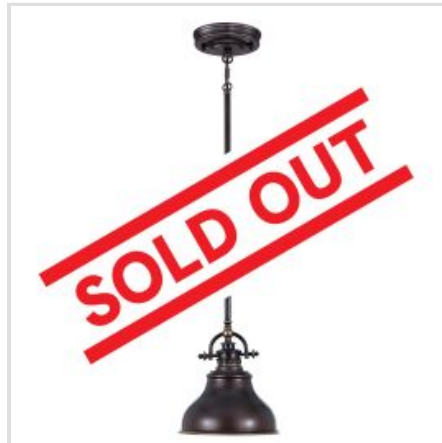

QUOIZEL | EMERY

Emery is a classic Americana metal pendant series which adds a nostalgic flair to any kitchen island or dinner table. The large 3 light island pendant is a statement piece and is available in a Weathered Brass finish. They include prismatic lens diffusers for a soft, even light.

BRAND

Quoizel

GUARANTEE

General 2 Year
Guarantee

QZ-EMERY-P-M-IS

Emery 1 Light Medium Pendant -
Imperial Silver

QZ-EMERY-P-M-PN

Emery 1 Light Medium Pendant -
Palladian Bronze

QZ-EMERY-P-M-WS

Emery 1 Light Medium Pendant -
Weathered Brass

QZ-EMERY-P-S-IS

Emery 1 Light Mini Pendant - Imperial
Silver

QZ-EMERY-P-S-PN

Emery 1 Light Mini Pendant - Palladian
Bronze

QZ-EMERY-P-S-WS

Emery 1 Light Mini Pendant - Weathered
Brass