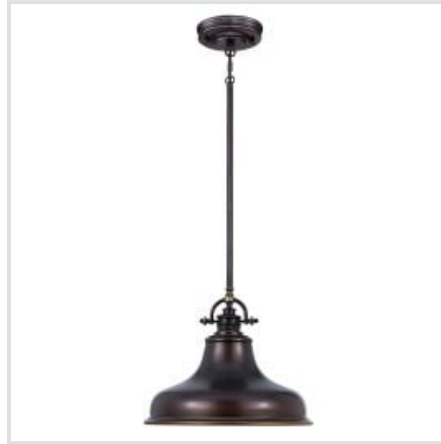

# QUOIZEL | EMERY

Emery is a classic Americana metal pendant series which adds a nostalgic flair to any kitchen island or dinner table. The single medium sized pendant is available in a Weathered Brass finish. It includes a prismatic lens diffuser for a soft, even light.

**BRAND**

Quoizel

**GUARANTEE**

General 2 Year  
Guarantee

**QZ-EMERY-P-M-IS**

Emery 1 Light Medium Pendant -  
Imperial Silver

**QZ-EMERY-P-M-PN**

Emery 1 Light Medium Pendant -  
Palladian Bronze

**QZ-EMERY-P-S-IS**

Emery 1 Light Mini Pendant - Imperial  
Silver

**QZ-EMERY-P-S-PN**

Emery 1 Light Mini Pendant - Palladian  
Bronze

**QZ-EMERY-P-S-WS**

Emery 1 Light Mini Pendant - Weathered  
Brass

**QZ-EMERY3P-WS**

Emery 3 Light Island Chandelier -  
Weathered Brass

**QZ-EMERY3P-IS**

Emery 3 Light Island Light - Imperial  
Silver

**QZ-EMERY3P-PN**

Emery 3 Light Island Light - Palladian  
Bronze

**Elstead Lighting**

Elstead Lighting  
Elstead House  
Mill Lane  
Alton, GU34 2QJ,  
United Kingdom