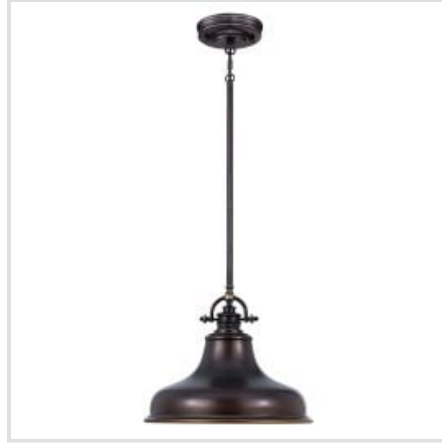

QUOIZEL | EMERY

Emery is a classic Americana metal pendant series which adds a nostalgic flair to any kitchen island or dinner table. The single small-sized pendant is available in an Imperial Silver finish. It has an open base to the shade.

BRAND

Quoizel

GUARANTEE

General 2 Year
Guarantee

QZ-EMERY-P-M-IS

Emery 1 Light Medium Pendant -
Imperial Silver

QZ-EMERY-P-M-PN

Emery 1 Light Medium Pendant -
Palladian Bronze

QZ-EMERY-P-M-WS

Emery 1 Light Medium Pendant -
Weathered Brass

QZ-EMERY-P-S-PN

Emery 1 Light Mini Pendant - Palladian
Bronze

QZ-EMERY-P-S-WS

Emery 1 Light Mini Pendant - Weathered
Brass

QZ-EMERY3P-WS

Emery 3 Light Island Chandelier -
Weathered Brass

QZ-EMERY3P-IS

Emery 3 Light Island Light - Imperial
Silver

QZ-EMERY3P-PN

Emery 3 Light Island Light - Palladian
Bronze