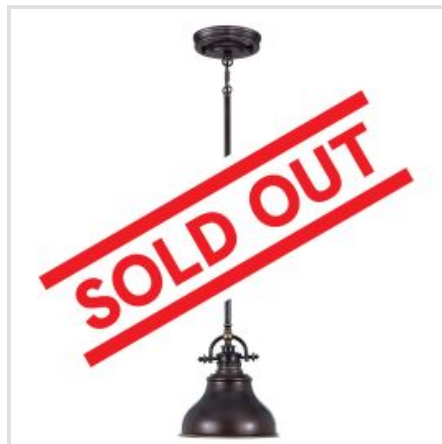

# QUOIZEL | EMERY

Emery is a classic Americana metal pendant series which adds a nostalgic flair to any kitchen island or dinner table. The single small sized pendant is available in a Weathered Brass finish. It has an open base to the shade.

**BRAND**

Quoizel

**GUARANTEE**

General 2 Year  
Guarantee

**QZ-EMERY-P-M-IS**

Emery 1 Light Medium Pendant -  
Imperial Silver

**QZ-EMERY-P-M-PN**

Emery 1 Light Medium Pendant -  
Palladian Bronze

**QZ-EMERY-P-M-WS**

Emery 1 Light Medium Pendant -  
Weathered Brass

**QZ-EMERY-P-S-IS**

Emery 1 Light Mini Pendant - Imperial  
Silver

**QZ-EMERY-P-S-PN**

Emery 1 Light Mini Pendant - Palladian  
Bronze

**QZ-EMERY3P-WS**