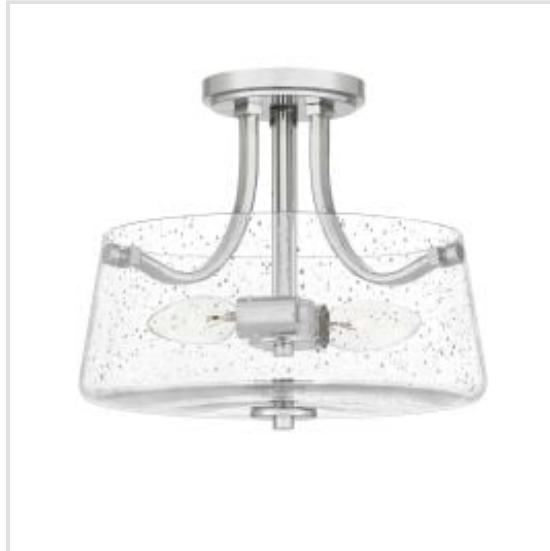

QUOIZEL | HOLLISTER

The Hollister Semi-Flush ceiling light has a subtle seeded glass surround, giving the light a playful environment. Finished in brushed brass.

BRAND

Quoizel

GUARANTEE

General 2 Year
Guarantee

QZ-HOLLISTER-SF-PN

Hollister 2 Light Semi-Flush - Polished Nickel

Elstead Lighting

Elstead Lighting
Elstead House
Mill Lane
Alton, GU34 2QJ,
United Kingdom

Phone

+48 124441091

Email

enquiries@elsteadlighting.com