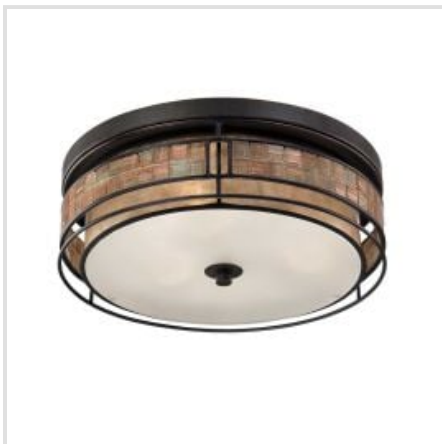

QUOIZEL | LAGUNA

Laguna is a range that features a mosaic tile stripe, which appears to be floating around a taupe mica shade. The tiles have a coppery shimmer for an added touch of elegance. It provides a warm and inviting accent for most homes.

BRAND

Quoizel

GUARANTEE

General 2 Year
Guarantee

QZ-LAGUNA-MP

Laguna 1 Light Mini Pendant -
Renaissance Copper

QZ-LAGUNA-FL-A

Laguna 2 Light Floor Lamp -
Renaissance Copper

QZ-LAGUNA-TL

Laguna 2 Light Table Lamp -
Renaissance Copper

QZ-LAGUNA-F-L

Laguna 3 Light Large Flush -
Renaissance Copper

QZ-LAGUNA-SF

Laguna 3 Light Semi-Flush Light -
Renaissance Copper

Elstead Lighting

Elstead Lighting
Elstead House
Mill Lane
Alton, GU34 2QJ,
United Kingdom