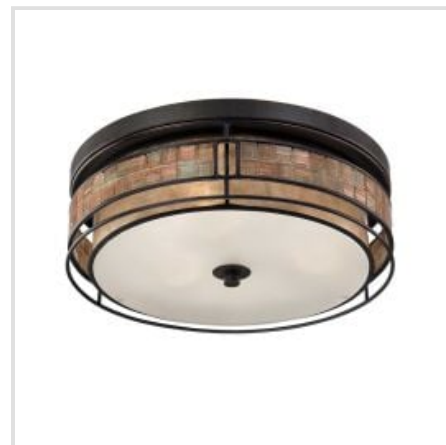

# QUOIZEL | LAGUNA

Laguna is a range that features a mosaic tile stripe, which appears to be floating around a taupe mica shade. The tiles have a coppery shimmer for an added touch of elegance. It provides a warm and inviting portable table lamp for most homes. GS408

**BRAND**

Quoizel

**GUARANTEE**

General 2 Year  
Guarantee

**QZ-LAGUNA-MP**

Laguna 1 Light Mini Pendant -  
Renaissance Copper

**QZ-LAGUNA-FL-A**

Laguna 2 Light Floor Lamp -  
Renaissance Copper

**QZ-LAGUNA-F-L**

Laguna 3 Light Large Flush -  
Renaissance Copper

**QZ-LAGUNA-SF**

Laguna 3 Light Semi-Flush Light -  
Renaissance Copper

**QZ-LAGUNA-P**

Laguna 4 Light Pendant Light -  
Renaissance Copper