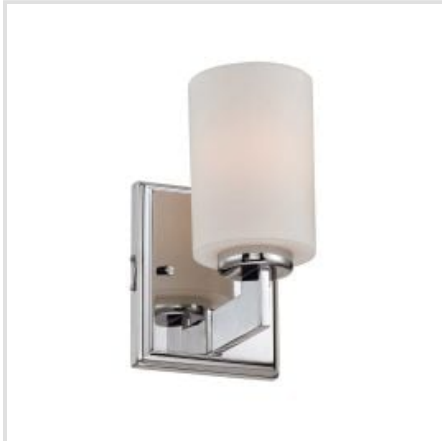

QUOIZEL | TAYLOR

Linear style and precise design are the elements of this strong contemporary LED bathroom collection. The opal etched glass complements the Polished Chrome finish beautifully. The Taylor collection is IP44 rated for bathroom but will enhance any room in your home.

BRAND

Quoizel

GUARANTEE

General 2 Year
Guarantee

QZ-TAYLOR1S-BATH

Taylor 1 Light Small Wall Light -
Polished Chrome

QZ-TAYLOR-SFBATH

Taylor 3 Light Semi-Flush Light -
Polished Chrome

QZ-TAYLOR3-BATH

Taylor 3 Light Wall Light - Polished
Chrome

Elstead Lighting

Elstead Lighting
Elstead House
Mill Lane
Alton, GU34 2QJ,
United Kingdom

Phone

+48 124441091

Email

enquiries@elsteadlighting.com