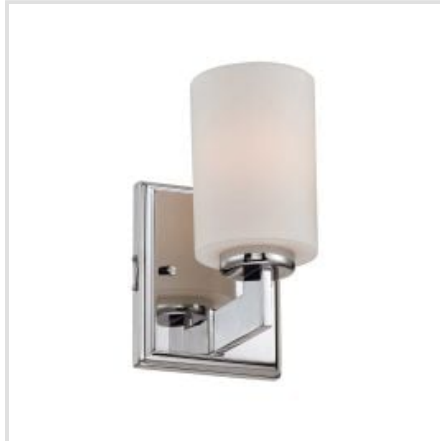

# QUOIZEL | TAYLOR

Linear style and precise design are the elements of this strong contemporary LED bathroom collection. The opal etched glass complements the Polished Chrome finish beautifully. The Taylor collection is IP44 rated for bathroom but will enhance any room in your home.

**BRAND**

Quoizel

**GUARANTEE**

General 2 Year  
Guarantee

**QZ-TAYLOR1L-BATH**

Taylor 1 Light Large Wall Light -  
Polished Chrome

**QZ-TAYLOR1S-BATH**

Taylor 1 Light Small Wall Light -  
Polished Chrome

**QZ-TAYLOR-SFBATH**

Taylor 3 Light Semi-Flush Light -  
Polished Chrome

**Elstead Lighting**

Elstead Lighting  
Elstead House  
Mill Lane  
Alton, GU34 2QJ,  
United Kingdom

**Phone**

+48 124441091

**Email**