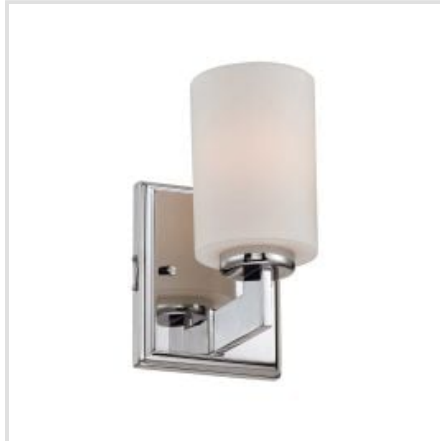

# QUOIZEL | TAYLOR

Linear style and precise design are the elements of this strong contemporary LED bathroom collection. The opal etched glass complements the Polished Chrome finish beautifully. The Taylor collection is IP44 rated for bathroom but will enhance any room in your home.

**BRAND**

Quoizel

**GUARANTEE**

General 2 Year  
Guarantee

**QZ-TAYLOR1L-BATH**

Taylor 1 Light Large Wall Light -  
Polished Chrome

**QZ-TAYLOR1S-BATH**

Taylor 1 Light Small Wall Light -  
Polished Chrome

**QZ-TAYLOR3-BATH**

Taylor 3 Light Wall Light - Polished  
Chrome

**Elstead Lighting**

Elstead Lighting  
Elstead House  
Mill Lane  
Alton, GU34 2QJ,  
United Kingdom

**Phone**

+48 124441091

**Email**

[enquiries@elsteadlighting.com](mailto:enquiries@elsteadlighting.com)