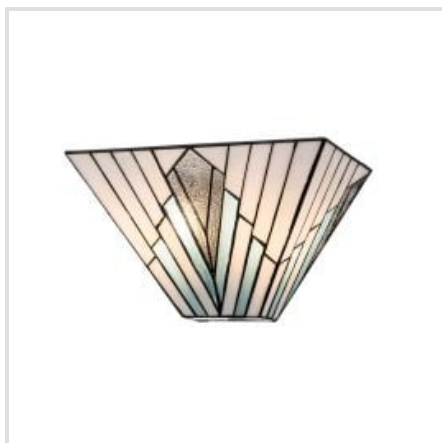

# ELSTEAD LIGHTING | ALDERLEY

Bringing a modern simplicity to Tiffany Style art glass lighting, the Alderley family is characterised by precise straight lines and a refined colour palette. When lit, the blue panels take on a gorgeous aqua tone and the textured panels simply sparkle. The metal components in these products are finished with a rich Vintage Bronze and feature classic art deco styling. This model features has a pull cord to switch on and off.

**BRAND**

Elstead Lighting

**GUARANTEE**

General 2 Year Guarantee

**TF-ALDERLEY-TL-L**

Alderley 1lt Large Table Lamp - Vintage Bronze

**TF-ALDERLEY-TL-M**

Alderley 1lt Medium Table Lamp - Vintage Bronze

**TF-ALDERLEY-TL-S**

Alderley 1lt Small Table Lamp - Vintage Bronze

**TF-ALDERLEY-F-P**

Alderley 2lt Trio-Mount Pendant - Vintage Bronze

**TF-ALDERLEY-WU**

Alderley 2lt Wall Uplighter - Vintage Bronze

**Elstead Lighting**