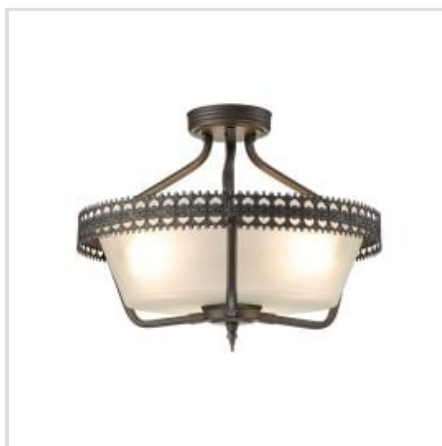

ELSTEAD LIGHTING | CROWN

The Crown range designed by Elstead Lighting is inspired by royal regalia and imagery from the UK royal heritage. Key features of the metal-work include unique hexagonal tubing and detailed fretwork bands, finished with a grey hand painted finish that includes a subtle water droplet effect. The range also benefits from compact heights, ideal for properties with lower ceilings.

BRAND

Elstead Lighting

GUARANTEE

General 2 Year
Guarantee

CROWN3

Crown 3 Light Chandelier - Iron Gate

CROWN-SF

Crown 3 Light Semi-Flush / Pendant -
Iron Gate

CROWN6

Crown 6 Light Chandelier - Iron Gate

CROWN9

Crown 9 Light Chandelier - Iron Gate

Elstead Lighting

Elstead Lighting
Elstead House
Mill Lane
Alton, GU34 2QJ,
United Kingdom

Phone

+48 124441091