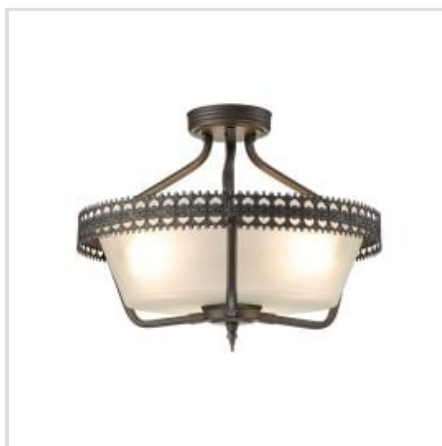

ELSTEAD LIGHTING | CROWN

The Crown range designed by Elstead Lighting is inspired by royal regalia and imagery from the UK royal heritage. Key features of the metal-work include unique hexagonal tubing and detailed fretwork bands, finished with a grey hand painted finish that includes a subtle water droplet effect. The range also benefits from compact heights, ideal for properties with lower ceilings.

BRAND

Elstead Lighting

GUARANTEE

General 2 Year
Guarantee

CROWN2

Crown 2 Light Wall Light - Iron Gate

CROWN-SF

Crown 3 Light Semi-Flush / Pendant -
Iron Gate

CROWN6

Crown 6 Light Chandelier - Iron Gate

CROWN9

Crown 9 Light Chandelier - Iron Gate

Elstead Lighting

Elstead Lighting
Elstead House
Mill Lane
Alton, GU34 2QJ,
United Kingdom

Phone

+48 124441091