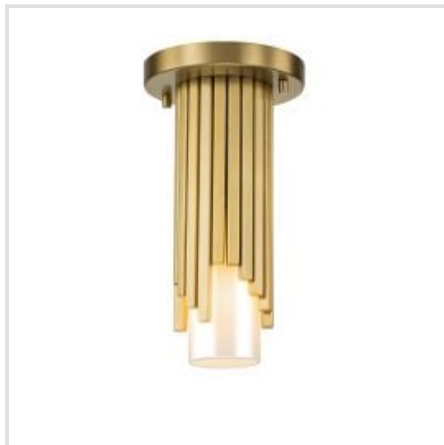

ELSTEAD LIGHTING | MARVELE

Marvele 10lt up/down 5 armchandelier in antique brass with opal glass.

BRAND

Elstead Lighting

GUARANTEE

General 2 Year
Guarantee

MARVELE-MP-AB-OPAL

Marvele 1 It Mini Pendant - Aged Brass

MARVELE6-AB-OPAL

Marvele 6 It Chandelier - Aged Brass

MARVELE8-AB-OPAL

Marvele 8 It Chandelier - Aged Brass

MARVELE-2WB-AB-OPAL

Marvele 2 It Wall Light - Aged Brass

Elstead Lighting

Elstead Lighting
Elstead House
Mill Lane
Alton, GU34 2QJ,
United Kingdom