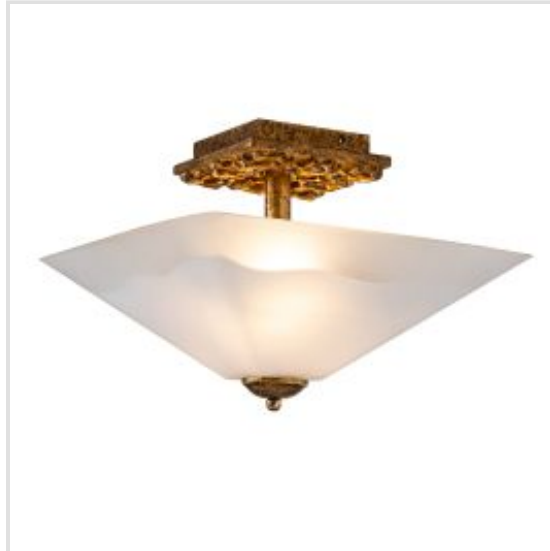

# FLAMBEAU | STAR

A subtle use of a star element helps to elevate the style of this flush mount.  
Finished in a Distressed Silver for a luxury feel.

**BRAND**

Flambeau

**GUARANTEE**

General 2 Year  
Guarantee

**FB-STAR-F-S-DG**

Star 2 Lt Flush - Distressed Gold

**Elstead Lighting**

Elstead Lighting  
Elstead House  
Mill Lane  
Alton, GU34 2QJ,  
United Kingdom

**Phone**

+48 124441091

**Email**

[enquiries@elsteadlighting.com](mailto:enquiries@elsteadlighting.com)