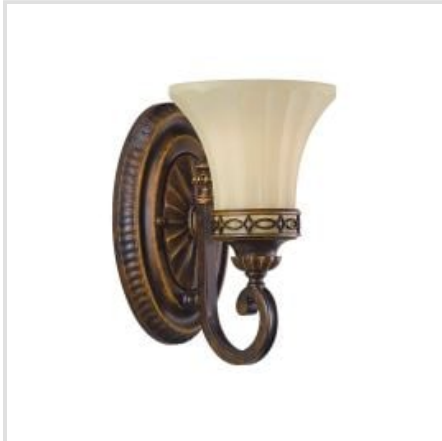

# GENERATION LIGHTING (FEISS) | DRAWING ROOM

Drawing Room is a collection with traditional Edwardian style. The overlapping arch and fluted detailing is found both in the pressed glass bowls and the die-cast aluminium fitters. The fretwork elements draw on traditional British architectural themes.

**BRAND**

Generation Lighting  
(Feiss)

**GUARANTEE**

General 2 Year  
Guarantee

**FE-DRAWING-ROOM1**

Drawing Room 1 Light Wall Light -  
Walnut

**FE-DRAWING-ROOM-WU2**

Drawing Room 1 Light Wall Uplighter -  
Walnut with traditional Edwardian style