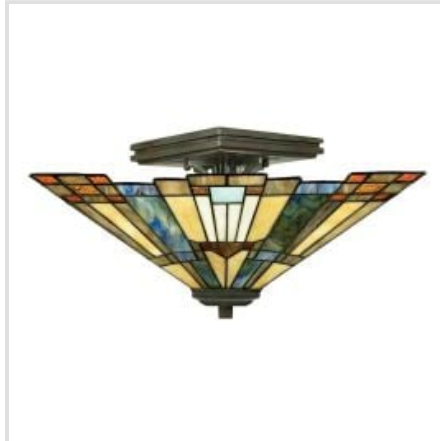

QZ-INGLENOOK-SF

Inglenook 2 Light Semi-Flush - Valiant Bronze